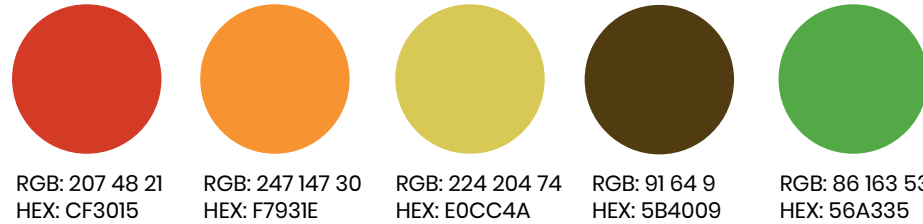

Logo:

Buttons:

Images:

Typefaces:

Pizza Headline

Font: Dapifer Blackitalic

Pizza Subhead

Font: Poppins Regular

Colors:

RGB: 207 48 21
HEX: CF3015

RGB: 247 147 30
HEX: F7931E

RGB: 224 204 74
HEX: E0CC4A

RGB: 91 64 9
HEX: 5B4009

RGB: 86 163 53
HEX: 56A335

Navigation/Icons:

Textures and Patterns: